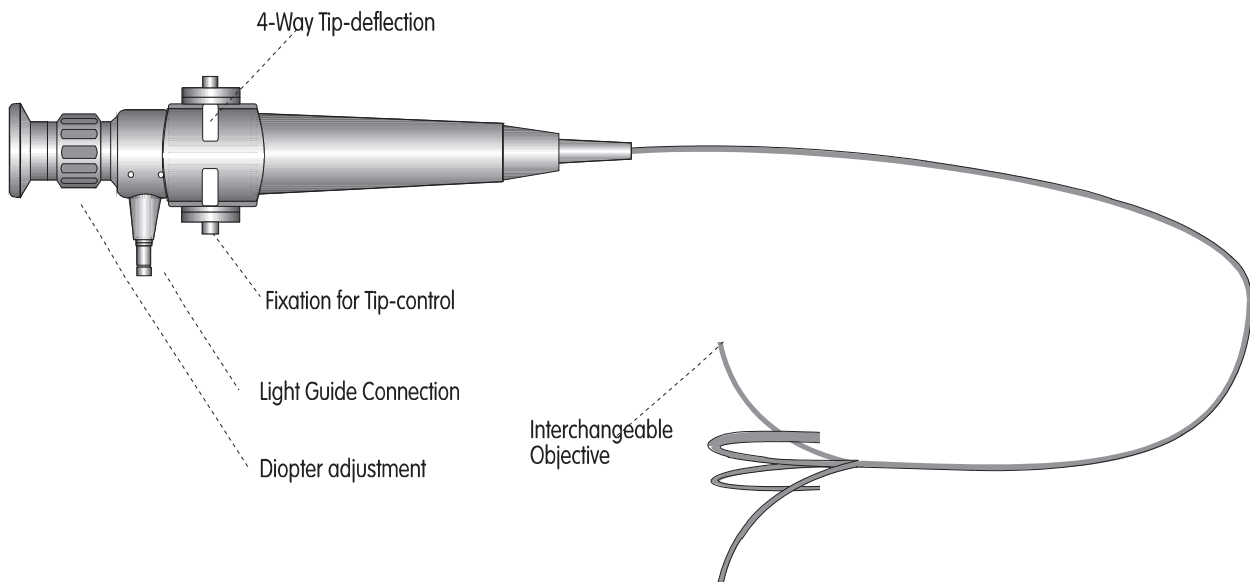

FLEXILUX LOW COST FIBERSCOPES

with 4-way tip-deflection

Available Models

Code No.	Working Diameter (mm)	Working Length (mm)	Tip-Deflection
64075.ST4X	6.4	750	4 x 140°
64150.ST4X	6.4	1500	4 x 140°
64200.ST4X	6.4	2000	4 x 140°
64250.ST4X	6.4	2500	4 x 120°
64300.ST4X	6.4	3000	4 x 120°
80075.ST4X	8.0	750	4 x 140°
80150.ST4X	8.0	1500	4 x 140°
80200.ST4X	8.0	2000	4 x 140°
80300.ST4X	8.0	3000	4 x 120°
80400.ST4X	8.0	4000	4 x 120°
11200.ST4X	10.8	2000	4 x 120°
11300.ST4X	10.8	3000	4 x 120°
11400.ST4X	10.8	4000	4 x 100°
11500.ST4X	10.8	5000	4 x 100°
11600.ST4X	10.8	6000	4 x 90°