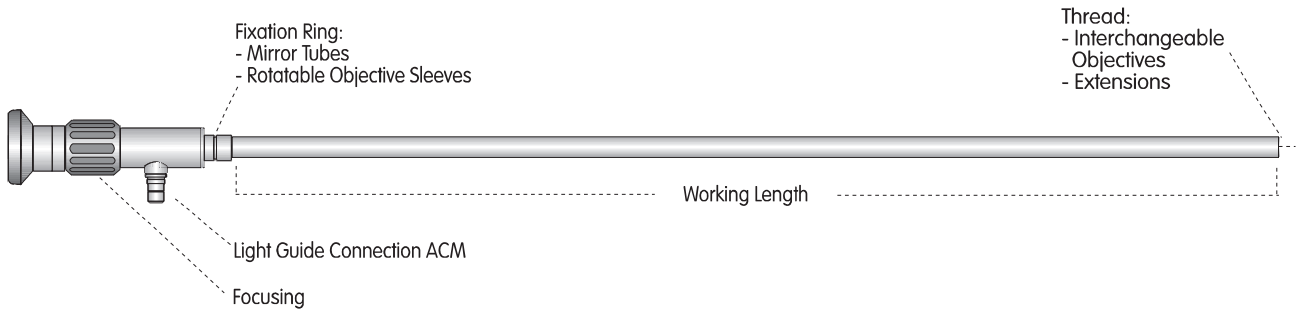

## FLEXILUX UNIVERSAL BORESCOPIES

Ø 8 mm

The Flexilux Universal Line - A modular borescopes system for rough industrial handling in various applications. Because sometimes it 's good to look at things from a different angle!

### Basic Units