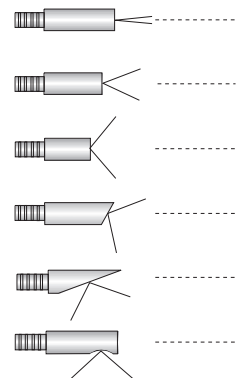

### Basic Units

### Code No. Working Length (mm)

FE. 08250	250
FE. 08355	355
FE. 08455	455
FE. 08670	670
FE.08950	950

Other lengths up to 1460 mm on request.

### Interchangeable Objectives for Universal Basic Unit

Code No.	Viewing Direction	Field of View	Application	Objective Length (mm)
WO.080010	0°	10°	Tele + high magnification	34.0
WO.080040	0°	40°	For use with mirrors	25.0
WO.080085	0°	85°	Wide angle	23.0
WO.084560	45°	60°	Foroblique view	27.0
WO.089060	90°	60°	Side view	26.0
WO.0811060	110°	60°	Retrograde view	26.0