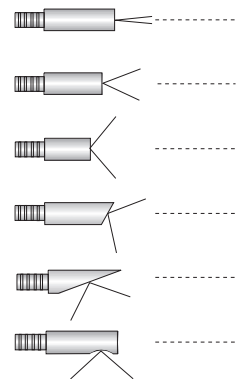

FLEXILUX UNIVERSAL BORESCOPIES

Ø 10 mm

The Flexilux Universal Line - A modular borescopes system for rough industrial handling in various applications. Because sometimes it 's good to look at things from a different angle!

Basic Units

Code No. Working Length (mm)

FE. 10250	250
FE. 10355	355
FE. 10455	455
FE. 10670	670
FE.10950	950

Other lengths up to 1460 mm on request.

Interchangeable Objectives for Universal Basic Unit

Code No.	Viewing	Field of Direction	Application View	Objective Length (mm)
WO.100010	0°	10°	Tele + high magnification	34.0
WO.100040	0°	40°	For use with mirrors	25.0
WO.100085	0°	85°	Wide angle	23.0
WO.104560	45°	60°	Foroblique view	27.0
WO.109060	90°	60°	Side view	26.0
WO.1011060	110°	60°	Retrograde view	26.0

Basic unit has to be used together with objective.