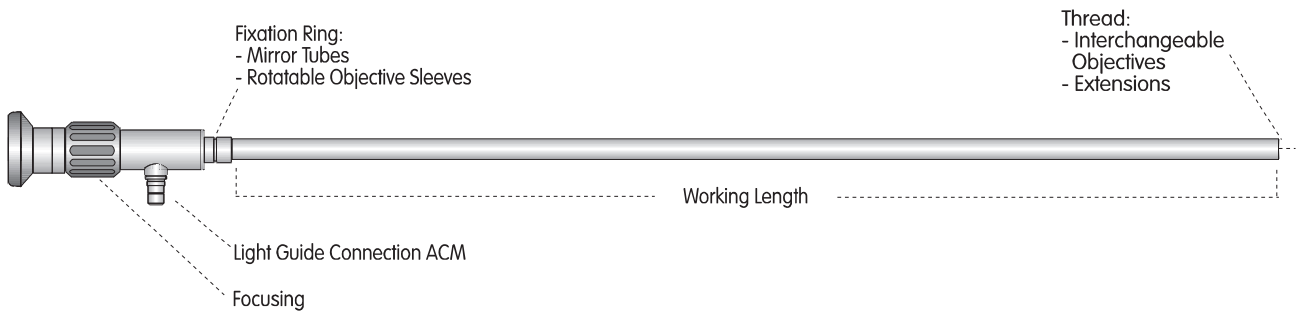

FLEXILUX UNIVERSAL BORESCOPIES

Ø 10 mm

The Flexilux Universal Line - A modular borescopes system for rough industrial handling in various applications. Because sometimes it 's good to look at things from a different angle!

Basic Units

Code No. Working Length (mm)

FE. 10250	250
FE. 10355	355
FE. 10455	455
FE. 10670	670
FE.10950	950

Other lengths up to 1460 mm on request.

Interchangeable Objectives for Universal Basic Unit

Code No.	Viewing	Field of Direction	Application View	Objective Length (mm)
WO.100010	0°	10°	Tele + high magnification	34.0
WO.100040	0°	40°	For use with mirrors	25.0
WO.100085	0°	85°	Wide angle	23.0
WO.104560	45°	60°	Foroblique view	27.0
WO.109060	90°	60°	Side view	26.0
WO.1011060	110°	60°	Retrograde view	26.0

Basic unit has to be used together with objective.