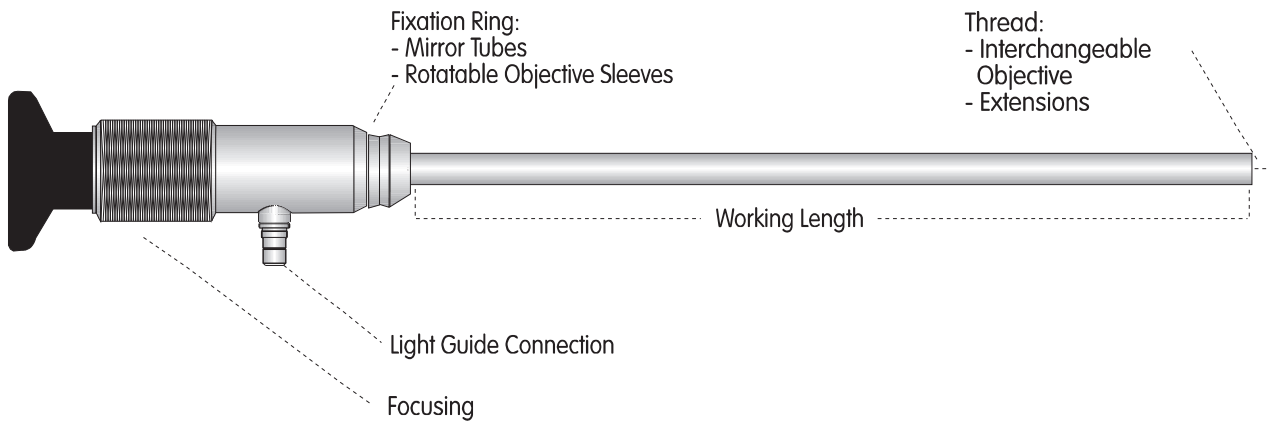

## FLEXILUX UNIVERSAL BORESCOPIES

Ø 14 mm

The Flexilux Universal Line - A modular borescopes system for rough industrial handling in various applications. Because sometimes it 's good to look at things from a different angle!

### Basic Units