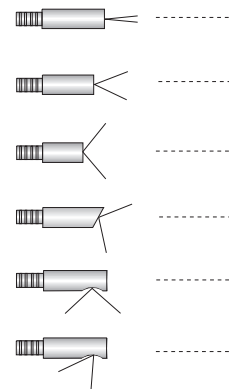

### Code No.. Working Length (mm)

FE.14420	420
FE.14685	685
FE.14935	935
FE.141175	1175

Other lengths up to 2180 mm on request.

### Interchangeable Objectives for Universal Basic Unit

Code No.	Viewing	Field of Direction	Application View	Objective Length (mm)
----------	---------	--------------------	------------------	-----------------------

WO.140010	0°	10°	Tele + high magnification	42.0
WO.140040	0°	40°	For use with mirrors	40.0
WO.140085	0°	85°	Wide angle	29.0
WO.144560	45°	60°	Foroblique view	38.0
WO.149060	90°	60°	Side view	38.0
WO.1411060	110°	60°	Retrograde view	29.0