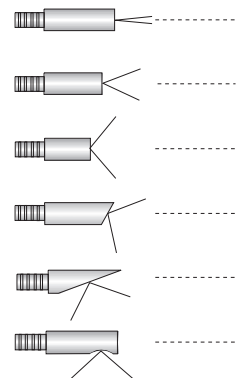

FLEXILUX UNIVERSAL BORESCOPIES

Ø 5.5 mm

The Flexilux Universal Line - A modular borescopes system for rough industrial handling in various applications. Because sometimes it 's good to look at things from a different angle!

Basic Units

Code No. Working Length (mm)

FE. 55155	155
FE. 55250	250
FE. 55355	355
FE. 55455	455

Other lengths up to 960 mm on request.

Interchangeable Objectives for Universal Basic Unit

Code No.	Viewing Direction	Field of View	Application	Objective Length (mm)
WO.550010	0°	10°	Tele + high magnification	30.0
WO.550040	0°	40°	For use with mirrors	25.0
WO.550085	0°	85°	Wide angle	22.0
WO.554560	45°	60°	Foroblique view	17.0
WO.559060	90°	60°	Side view	21.0
WO.5511060	110°	60°	Retrograde view	21.0

Basic unit has to be used together with objective.