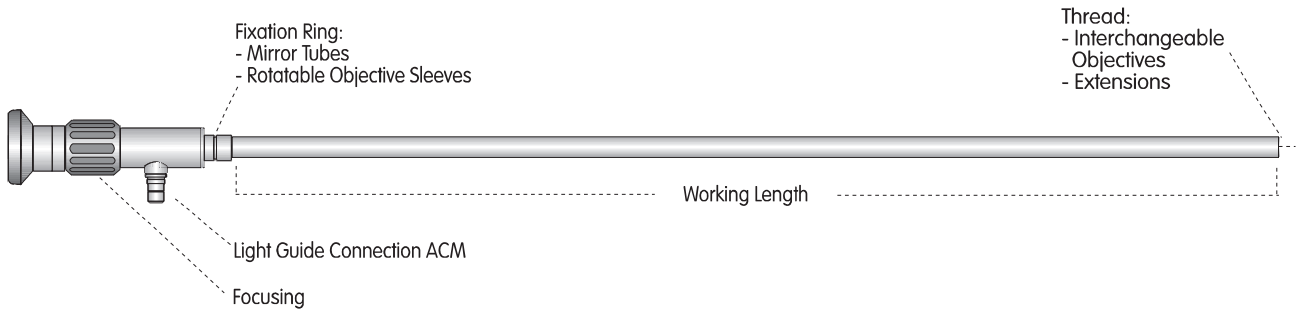

FLEXILUX UNIVERSAL BORESCOPIES

Ø 5.5 mm

The Flexilux Universal Line - A modular borescopes system for rough industrial handling in various applications. Because sometimes it 's good to look at things from a different angle!

Basic Units

Code No. Working Length (mm)

FE. 55155	155
FE. 55250	250
FE. 55355	355
FE. 55455	455

Other lengths up to 960 mm on request.

Interchangeable Objectives for Universal Basic Unit

Code No.	Viewing Direction	Field of View	Application	Objective Length (mm)
WO.550010	0°	10°	Tele + high magnification	30.0
WO.550040	0°	40°	For use with mirrors	25.0
WO.550085	0°	85°	Wide angle	22.0
WO.554560	45°	60°	Foroblique view	17.0
WO.559060	90°	60°	Side view	21.0
WO.5511060	110°	60°	Retrograde view	21.0

Basic unit has to be used together with objective.