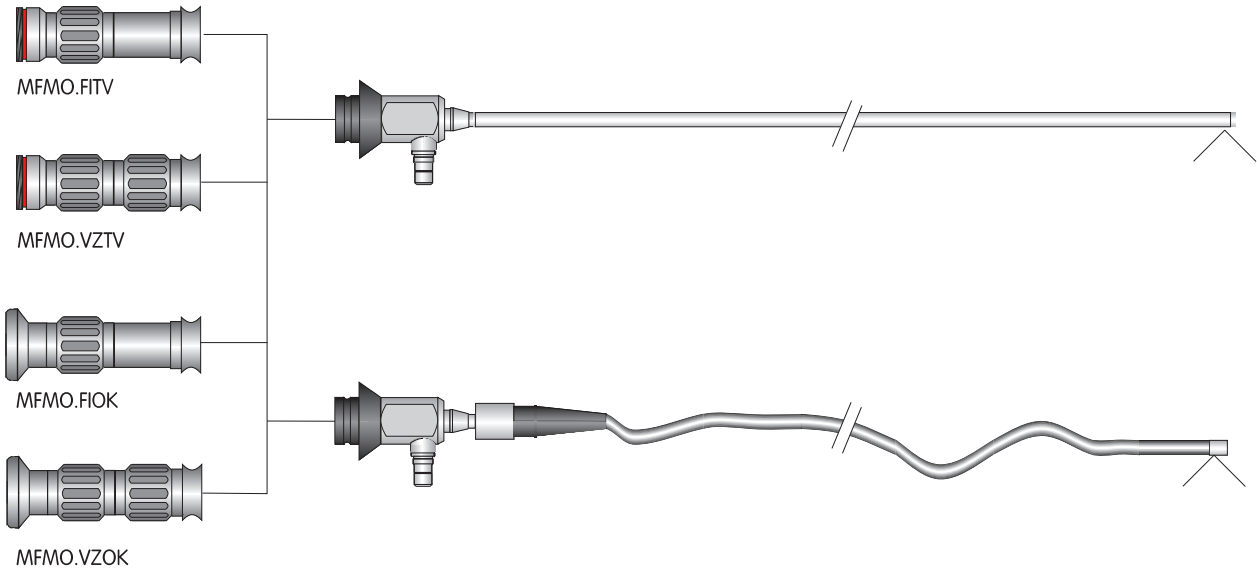

MINIFLEX MODULE SIDE-VIEW

All modules with diameter 0.96mm and 1.4mm are also available as **90°** side-view versions. This includes flexible and rigid systems.

Code No.	Working diameter (mm)	Working length (mm)	Viewing direction	Field of View	Image bundle (pix.)
----------	-----------------------	---------------------	-------------------	---------------	---------------------

MFMOF.100500.9050	1.0	500	90°	50°	6,000
MFMOF.101000.9050	1.0	1000	90°	50°	6,000
MFMOF.101500.9050	1.0	1500	90°	50°	6,000

MFMOF.1400500.9050	1.4	500	90°	50°	10,000
MFMOF.1401000.9050	1.4	1000	90°	50°	10,000
MFMOF.1401500.9050	1.4	1500	90°	50°	10,000

MFMO.S.100150.9050	1.0	150	90°	50°	6,000
MFMO.S.100250.9050	1.0	250	90°	50°	6,000
MFMO.S.100500.9050	1.0	500	90°	50°	6,000

MFMO.S.140150.9050	1.4	150	90°	50°	10,000
MFMO.S.140250.9050	1.4	250	90°	50°	10,000
MFMO.S.140500.9050	1.4	500	90°	50°	10,000